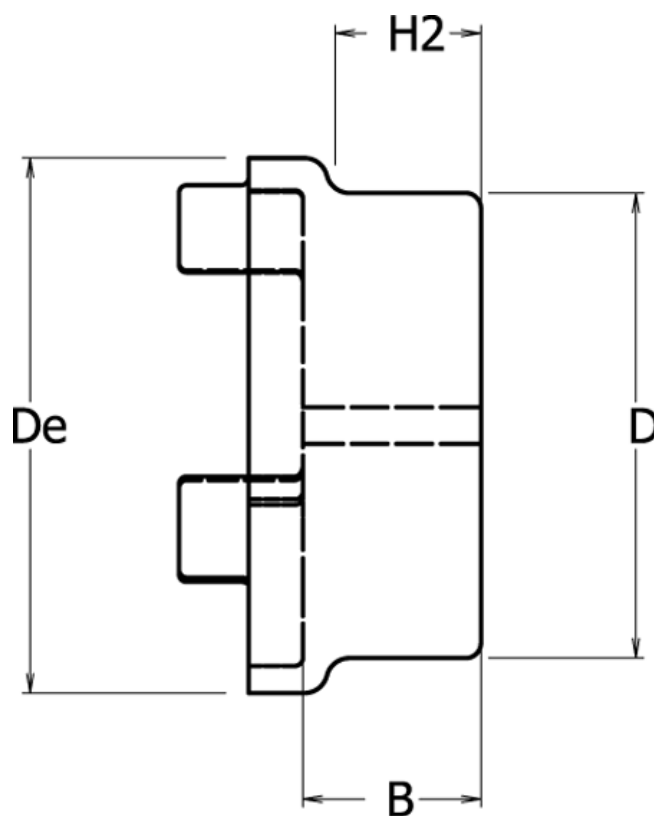

Article number: 3303090B

Description: Coupling Hub HRC-B 90

Udboringsnav maks. boring 42 mm

Measures

B = 30.5

D = 70

De = 85

H2 = 26

Max. bore mm = 42